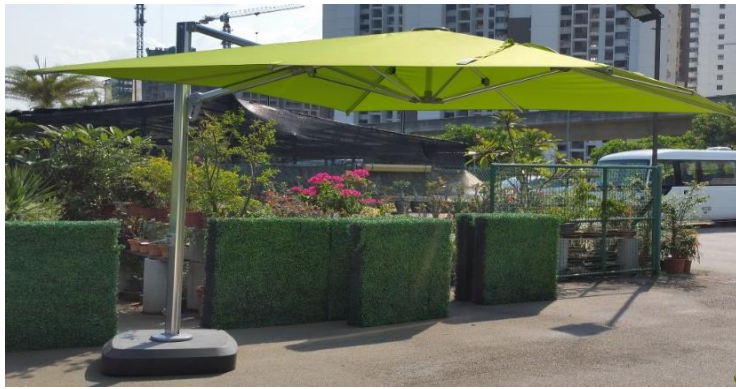

Sicilia Umbrella
*Inside Support Rib

ITEM CODE: UMB01: Sicilia Umbrella
*Inside Support Rib
DIMENSION: 300W * 300L * 300 Ht cm
MATERIAL: Alu-anodized frame w/ rotating device & plastic base to be filled-in with water
SALE PRICE: BRAND NEW @ $2,400
INVENTORY: 8pcs lime green / 25pcs offwhite
REMARKS: plastic base to be filled-in with WATER for rental
plastic base to be filled-in with SAND for sale

RENTAL PRICE:
1 - 3 days : $360
4 - 6 days : $480