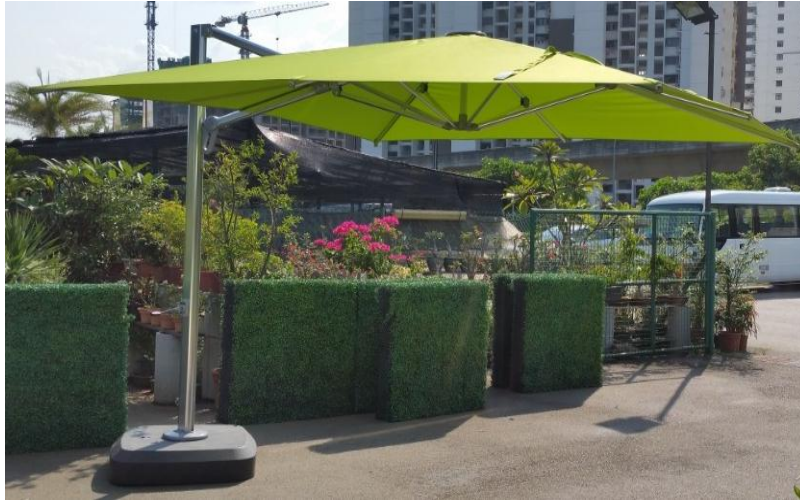

Sicilia Umbrella
*Inside Support Rib

1. **ITEM CODE:** UMB01: Sicilia Umbrella
   *Inside Support Rib
2. **DIMENSION:** 300W * 300L * 300 Ht cm
3. **MATERIAL:** Alu-anodized frame w/ rotating device & plastic base to be filled-in with water
4. **SALE PRICE:** BRAND NEW @ $2,400
5. **INVENTORY:** 10pcs lime green / 25pcs offwhite
6. **REMARKS:** plastic base to be filled-in with WATER for rental
   plastic base to be filled-in with SAND for sale