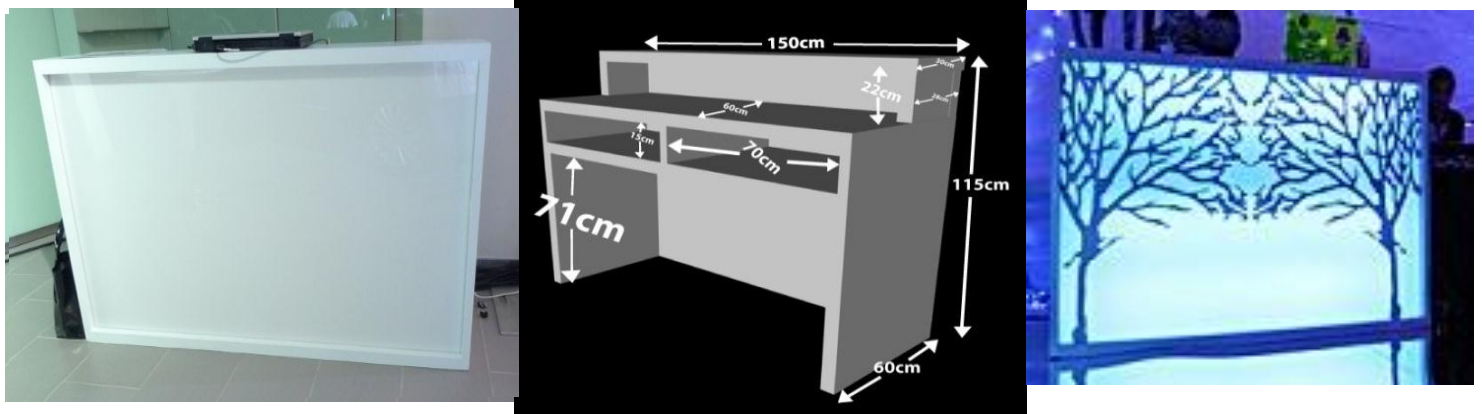

MATERIAL: LED lited glass panel with stainless steel and wooden finishing

INVENTORY: 4 pcs

OPTION: Graphic printing @ \$ 50

BCT05-4
Non-Lighted Corner Triangle Bar Counter with Shelving

ITEM CODE: BCT05-2
NON Lighted Corner triangle bar counter with shelving
DIMENSION: 117H * (3sides L) 67cm each
MATERIAL: Stainless steel top with wooden base
INVENTORY: 2 pcs