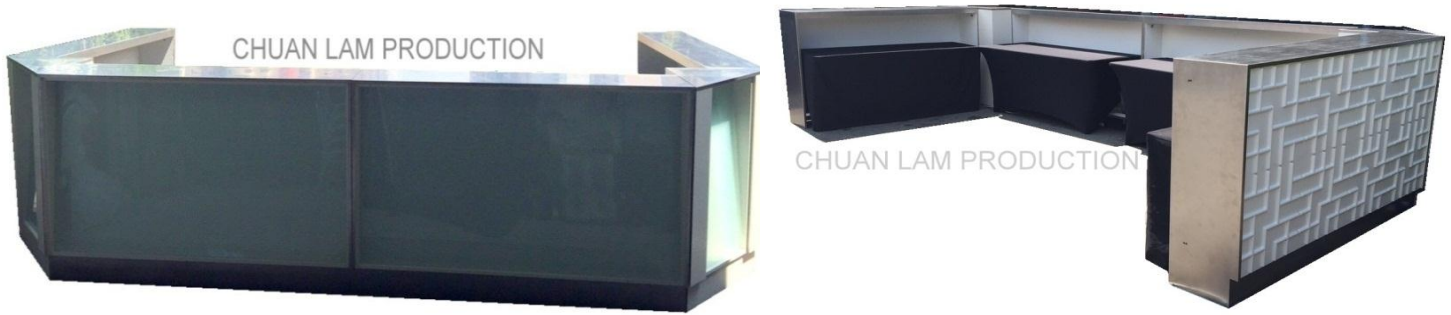

BAR COUNTERS

Delivery Time/ Rates Per Setup or Teardown

During office hours, Mon to Sat, 9am to 7pm

Setup =10ft truck S\$ 60 - S\$80, 14ft truck S\$ 80 - S\$120, 24ft truck S\$120-\$180, 29ft truck S\$180 - S\$250

BCT05
Lighted Manhattan Bar Counter

ITEM CODE: BCT05 Lighted Bar Counter

One color LED Day Light

DIMENSION: Rectangle Bar Counter: 117H * 40D * 204L cm

Corner Triangle Counter: 117H * (3sides L) 67cm each

PRINTING AREA: Rectangle bar counter: 96H * 196L cm

Corner bar counter: 96H * 53L cm

MATERIAL: LED lited glass panel with stainless steel and wooden finishing

REMARKS: * come with GS table with black cover 6ft by 2ft

BCT05-1
Lighted Rectangle Bar Counter

ITEM CODE: BCT05-1

Lighted Rectangle Bar Counter

One color LED Day Light

DIMENSION: 117H * 40D * 204L cm

PRINTING AREA: 96H * 196L cm

MATERIAL: LED lited glass panel with stainless steel and wooden finishing