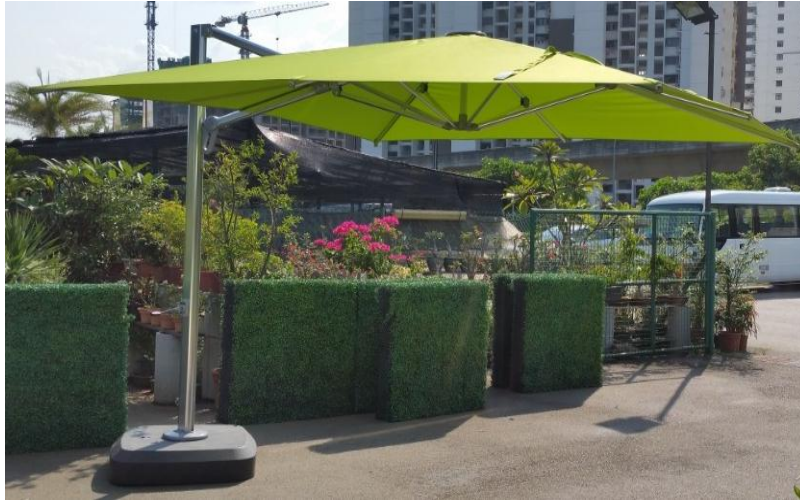

Sicilia Umbrella
*Inside Support Rib

1. **ITEM CODE:** UMB01: Sicilia Umbrella
   *Inside Support Rib
2. **DIMENSION:** 300W * 300L * 300 Ht cm
3. **MATERIAL:** Alu-anodized frame w/ rotating device & plastic base
   to be filled-in with water
4. **SALE PRICE:** BRAND NEW @ $2,400
5. **INVENTORY:** 10pcs lime green / 25pcs offwhite
6. **REMARKS:** plastic base to be filled-in with WATER for rental
   plastic base to be filled-in with SAND for sale