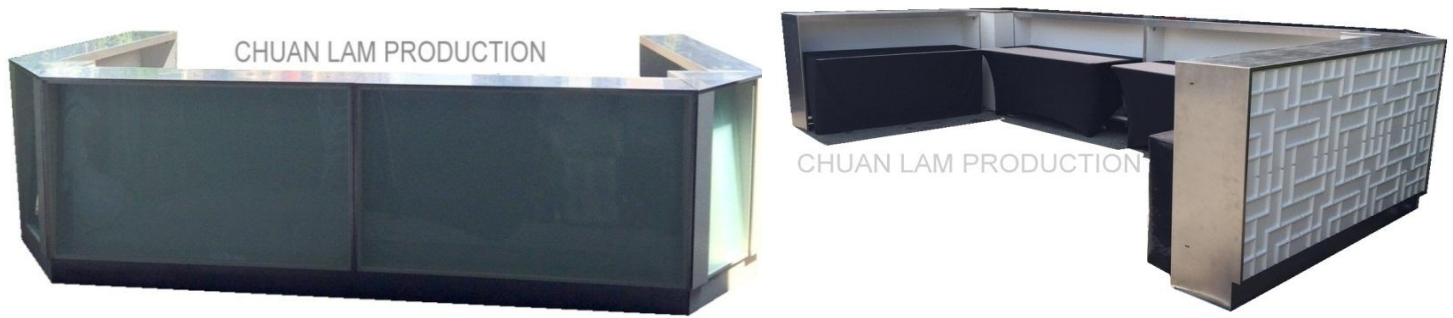

BAR COUNTERS

Delivery Time/ Rates Per Setup or Teardown

During office hours, Mon to Sat, 9am to 7pm

Setup =10ft truck S\$ 60 - S\$80, 14ft truck S\$ 80 - S\$120, 24ft truck S\$120-\$180, 29ft truck S\$180 - S\$250

BCT05
Lighted Manhattan Bar Counter

ITEM CODE: BCT05 Lighted Bar Counter

One color LED Day Light

DIMENSION: Rectangle Bar Counter: 117H * 40D * 204L cm

Corner Triangle Counter: 117H * (3sides L) 67cm each

PRINTING AREA: Rectangle bar counter: 96H * 196L cm

Corner bar counter: 96H * 53L cm

MATERIAL: LED lited glass panel with stainless steel and wooden finishing

REMARKS: * come with GS table with black cover 6ft by 2ft

BCT05-1
Lighted Rectangle Bar Counter

ITEM CODE: BCT05-1

Lighted Rectangle Bar Counter

One color LED Day Light

DIMENSION: 117H * 40D * 204L cm

PRINTING AREA: 96H * 196L cm

MATERIAL: LED lited glass panel with stainless steel and wooden finishing