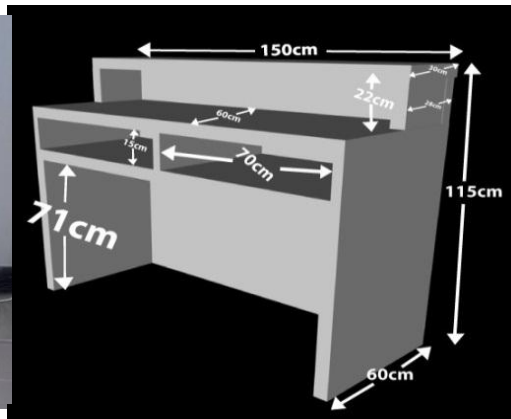

PRINTING AREA: Rectangle bar counter: 96H * 196L cm

Corner bar counter: 96H * 53L cm

MATERIAL: LED lited glass panel with stainless steel and wooden finishing

REMARKS: * come with GS table with black cover 6ft by 2ft

MATERIAL: LED lited glass panel with stainless steel and wooden finishing

INVENTORY: 4 pcs

OPTION: Graphic printing @ \$ 50

BCT05-4
Non-Lighted Corner Triangle Bar Counter with Shelving

ITEM CODE: BCT05-2
NON Lighted Corner triangle bar counter with shelving
DIMENSION: 117H * (3sides L) 67cm each
MATERIAL: Stainless steel top with wooden base
INVENTORY: 2 pcs