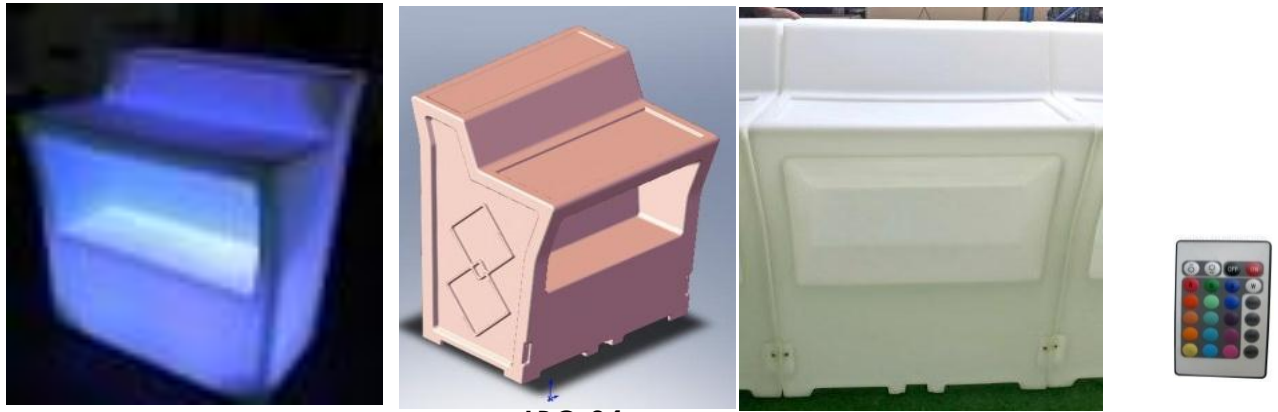

LBC-04
LED Plain Modular Bar Counter

ITEM CODE: LBC-04

Modular bar counter with storage underneath

SALE PRICE: DISPLAY SET ONLY @ $2700

DIMENSION: 91L * 80 W * 112H cm

MATERIAL: Waterproof Plastic Material. LED Light. 16 colors flashing, stationary & fading mode Wireless, precharge 6 hrs, usage 16 hours

REMARKS: Indoor / Outdoor

INVENTORY: 1pcs