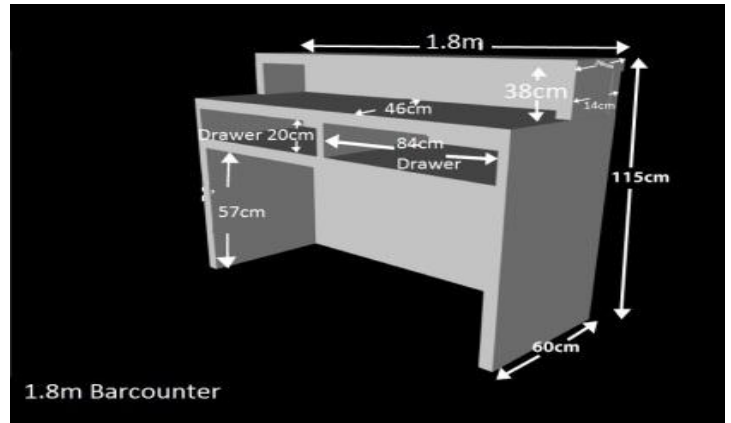

BCT04

1.8m Lighted Bar

ITEM CODE: BCT04

1.8m Bar Counter

DIMENSION: 1150H * 460W * 1800L mm

PRINTING AREA: print area 1100H * 1750L mm

MATERIAL: Acrylic front panel with laminated wooden structure
*with 2 lockable drawers

REMARKS: Indoor/ Outdoor

INVENTORY: 1 pc (white)

OPTION: To dress up counter into another color $350