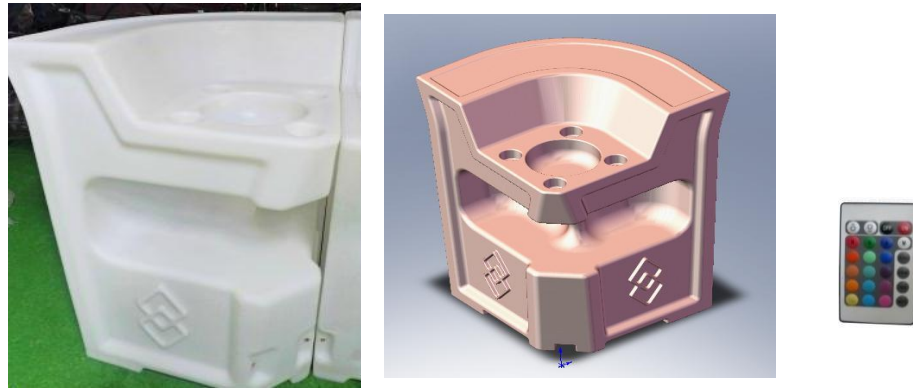

LBC-02

LED Corner Bar Counter

ITEM CODE: LBC-02

LED Corner Bar Counter

Modular bar counter with storage underneath & bottle holder on top.

SALE PRICE: DISPLAY SET ONLY @ $2700

DIMENSION: 83L * 83 W * 112H cm

MATERIAL: Waterproof Plastic Material. LED Light. 16 colors flashing, stationary & fading mode Wireless, precharge 6 hrs, usage 16 hours

REMARKS: Indoor / Outdoor

INVENTORY: 1pc