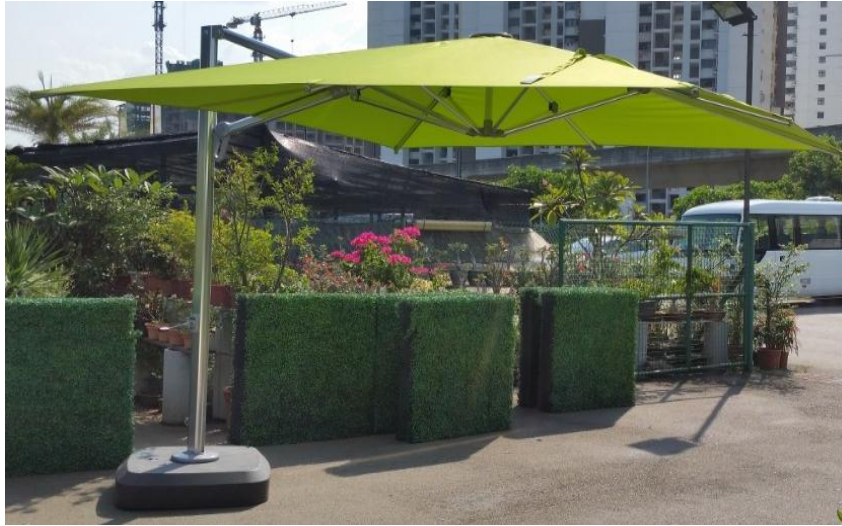

Sicilia Umbrella
*Inside Support Rib

- ITEM CODE:** Sicilia Umbrella
*Inside Support Rib □
- DIMENSION:** 300W * 300L * 300 Ht cm
- MATERIAL:** Alu-anodized frame w/ rotating device & plastic base
to be filled-in with water
- SALE PRICE:** BRAND NEW @ \$2,400
- INVENTORY:** 10pcs lime green / 25pcs offwhite
- REMARKS:** plastic base to be filled-in with WATER for rental
plastic base to be filled-in with SAND for sale

Peninsula Umbrella
*Outside support Rib

- ITEM CODE:** Peninsula Umbrella
*Outside Support Rib
- DIMENSION:** 300W * 300L * 220 (clearance height)/300 (Close height) cm
- MATERIAL:** Alu-anodized frame w/ rotating device & plastic base
to be filled-in with water
- SALE PRICE:** BRAND NEW @ \$2,500
- INVENTORY:** 10pcs turquoise / 25pcs white
- REMARKS:** plastic base to be filled-in with WATER for rental
plastic base to be filled-in with SAND for sale

- ITEM CODE:** Outdoor Parasol
Round Parasol w/ 25kg steel base
- DIMENSION:** 300Dia * 270Ht cm
250Dia * 270Ht cm
- MATERIAL:** Stainless steel parasol w/ double pulley system
Polyester fabric
- SALE PRICE:** BRAND NEW @ \$900
- INVENTORY:** 3mDia : 9pcs turquoise / 15pcs red / 18pcs off white
2.5mDia : 30pcs red / 70pcs Cream
2.5mDia cover only : 20 turquoise / 30 yellow
- REMARKS:** *not recommended in VERY windy venue

White Gazebo Tent

ITEM CODE: White Gazebo Tent

DIMENSION: 295cmW x 435cmL x 225cmHt

MATERIAL: canvas top with steel frame

SALE PRICE: NOT FOR SALE

INVENTORY: 5pcs
