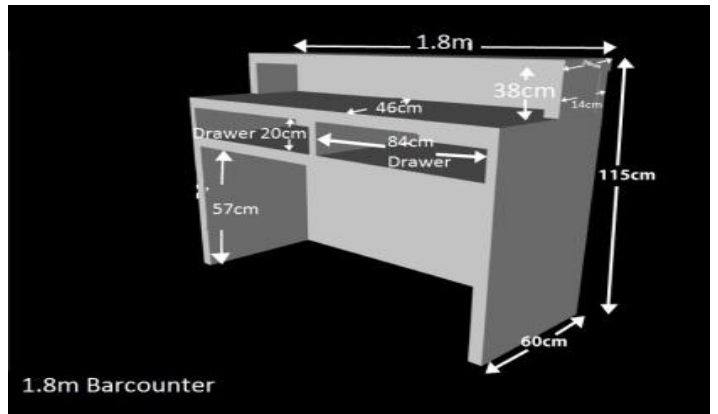

**DIMENSION:** 117H \* (3sides L) 67cm each \* 48cmW

**PRINTING AREA:** 96cm X 53cm

**MATERIAL:** LED lited glass panel with stainless steel and wooden finishing

**REMARKS:**

**INVENTORY:** 4 pcs

**OPTION:** Graphic printing @ \$ 50

**ITEM CODE:** BCT03

Light box with graphic

**DIMENSION:** 2140H \* 400W \* 1070L mm

**PRINTING AREA:** 2140H \* 1070W mm

**MATERIAL:** Acrylic

**REMARKS:** Indoor/ Outdoor

**INVENTORY:** 2 pcs

**OPTION:** To print graphics for another side @ \$200

Side sticker at \$20 each. Top & bottom sticker at \$40 each.

**BCT03**  
Lighted Box

**BCT04**  
1.8m Lighted Bar

**ITEM CODE:** BCT04

1.8m Bar Counter

**DIMENSION:** 1150H \* 460W \* 1800L mm

**PRINTING AREA:** print area 1100H \* 1750L mm