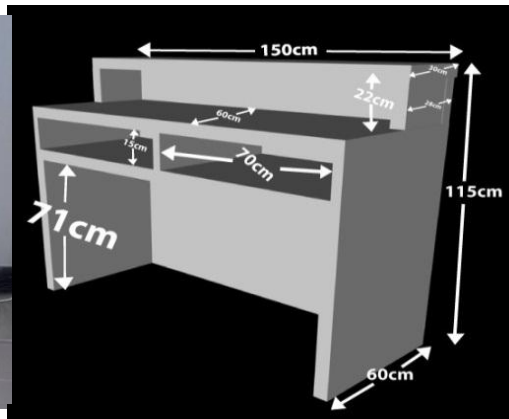

BCT02

Lighted Bar Counter

ITEM CODE: BCT02
Lighted Bar Counter
DIMENSION: 1150H * 600D * 1500L mm
PRINTING AREA: 1100H * 1450L mm
MATERIAL: Acrylic front panel with laminated wooden structure
REMARKS: Indoor/ Outdoor
INVENTORY: 1 with reflective sticker/ 4 white / 2 yellow
OPTION: To dress up counter into another color $300