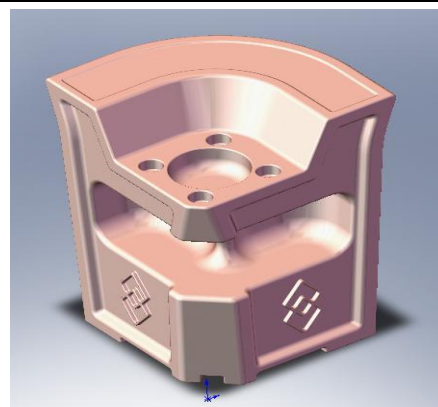

LBC-02
LED Corner Bar Counter

ITEM CODE: LBC-02

LED Corner Bar Counter

Modular bar counter with storage underneath & bottle holder on top.

SALE PRICE: DISPLAY SET ONLY @ $2700

DIMENSION: 83L * 83 W * 112H cm

MATERIAL: Waterproof Plastic Material. LED Light. 16 colors flashing, stationary & fading mode Wireless, precharge 6 hrs, usage 16 hours

REMARKS: Indoor / Outdoor

INVENTORY: 1pc