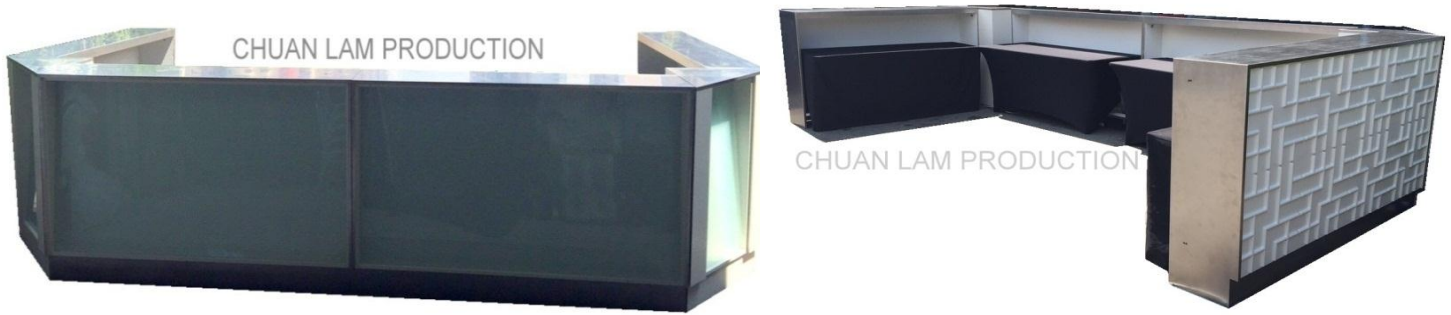

**BCT05****Lighted Manhattan Bar Counter**

**ITEM CODE:** BCT05 Lighted Bar Counter  
One color LED Day Light

**DIMENSION:** Rectangle Bar Counter: 117H \* 40D \* 204L cm  
Corner Triangle Counter: 117H \* (3sides L) 67cm each