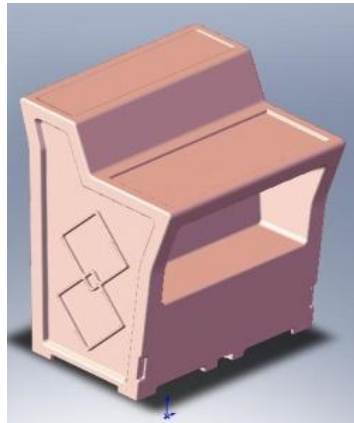

LBC-04

LED Plain Modular Bar Counter

ITEM CODE: LBC-04

Modular bar counter with storage underneath

SALE PRICE: DISPLAY SET ONLY @ $2700

DIMENSION: 91L * 80 W * 112H cm

MATERIAL: Waterproof Plastic Material. LED Light. 16 colors flashing, stationary & fading mode Wireless, precharge 6 hrs, usage 16 hours

REMARKS: Indoor / Outdoor

INVENTORY: 2pcs