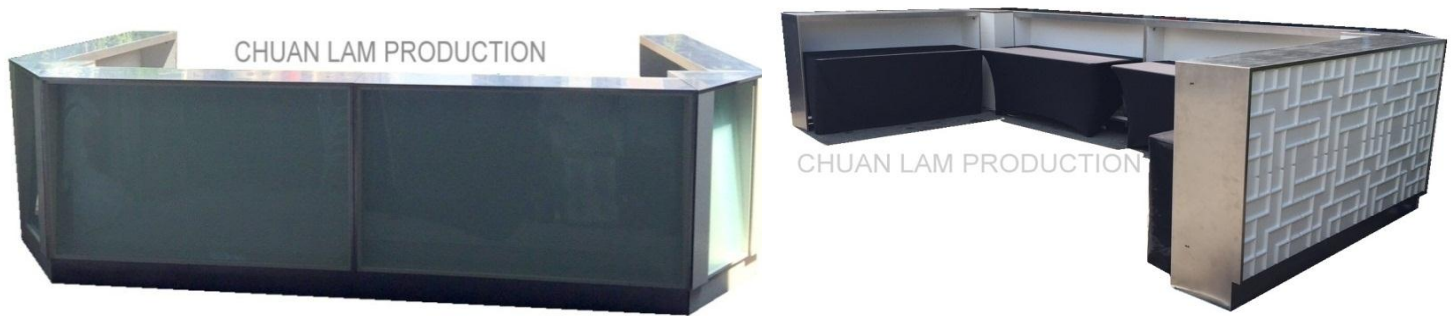

BAR COUNTERS

Delivery Time/ Rates Per Setup or Teardown

During office hours, Mon to Sat, 9am to 7pm

Setup =10ft truck S\$ 60 - S\$80, 14ft truck S\$ 80 - S\$120, 24ft truck S\$120-\$180, 29ft truck S\$180 - S\$250

**BCT05****Lighted Manhattan Bar Counter**

ITEM CODE: BCT05 Lighted Bar Counter
One color LED Day Light

DIMENSION: Rectangle Bar Counter: 117H * 40D * 204L cm
Corner Triangle Counter: 117H * (3sides L) 67cm each

PRINTING AREA: Rectangle bar counter: 96H * 196L cm
Corner bar counter: 96H * 53L cm

MATERIAL: LED lited glass panel with stainless steel and wooden finishing

REMARKS: * come with GS table with black cover 6ft by 2ft

**BCT05-1****Lighted Rectangle Bar Counter**

ITEM CODE: BCT05-1
Lighted Rectangle Bar Counter
One color LED Day Light

DIMENSION: 117H * 40D * 204L cm

PRINTING AREA: 96H * 196L cm

MATERIAL: LED lited glass panel with stainless steel and wooden finishing