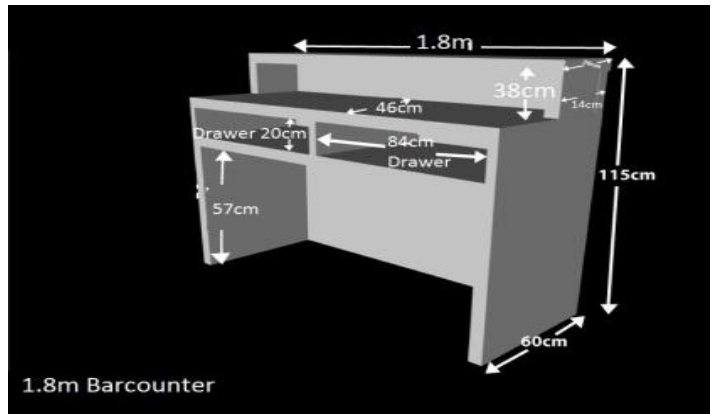

PRINTING AREA: Rectangle bar counter: 96H * 196L cm
Corner bar counter: 96H * 53L cm

MATERIAL: LED lited glass panel with stainless steel and wooden finishing

REMARKS: * come with GS table with black cover 6ft by 2ft

DIMENSION: 117H * (3sides L) 67cm each
MATERIAL: Stainless steel top with wooden base
INVENTORY: 2 pcs

**BCT02**

Lighted Bar Counter

ITEM CODE: BCT02
Lighted Bar Counter
DIMENSION: 1150H * 600D * 1500L mm
PRINTING AREA: 1100H * 1450L mm
MATERIAL: Acrylic front panel with laminated wooden structure
REMARKS: Indoor/ Outdoor
INVENTORY: 1 brown / 4 black / 2 yellow
OPTION: To dress up counter into another color \$300

ITEM CODE: BCT03

Light box with graphic

DIMENSION: 2140H * 400W * 1070L mm

PRINTING AREA: 2140H * 1070W mm

MATERIAL: Acrylic

REMARKS: Indoor/ Outdoor

INVENTORY: 2 pcs

OPTION: To print graphics for another side @ \$200

Side sticker at \$20 each. Top & bottom sticker at \$40 each.

BCT03
Lighted Box

BCT04
1.8m Lighted Bar

ITEM CODE: BCT04

1.8m Bar Counter

DIMENSION: 1150H * 460W * 1800L mm

PRINTING AREA: print area 1100H * 1750L mm