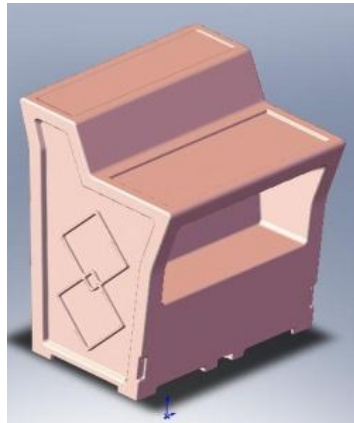

DIMENSION: 83L * 83 W * 112H cm

MATERIAL: Waterproof Plastic Material. LED Light. 16 colors flashing, stationary & fading mode Wireless, precharge 6 hrs, usage 16 hours

REMARKS: Indoor / Outdoor

INVENTORY: 1pc

**LBC-03****LED Modular Bar Counter with ice box****ITEM CODE:** LBC-03

LED Modular Bar Counter

Modular bar counter with storage underneath.

SALE PRICE: DISPLAY SET ONLY @\$2700 EACH**DIMENSION:** 91L * 80 W * 112H cm**MATERIAL:** Waterproof plastic material. LED Light. 16 colors flashing stationary & Fading mode. Precharge 6 hrs. Usage 16 hours with remote**REMARKS:** Indoor/ Outdoor**INVENTORY:** 2pcs**LBC-04****LED Plain Modular Bar Counter****ITEM CODE:** LBC-04