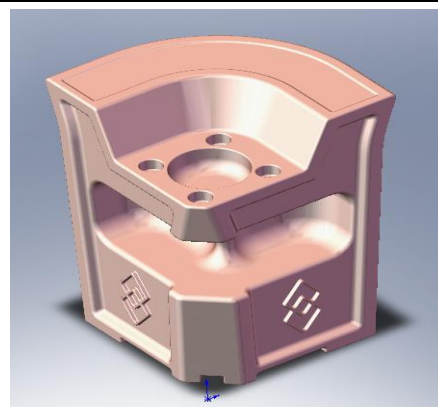

LBC-02 LED Corner Bar Counter

ITEM CODE: LBC-02

LED Corner Bar Counter

Modular bar counter with storage underneath & bottle holder on top.

SALE PRICE: DISPLAY SET ONLY @ $2700

DIMENSION: 83L * 83 W * 112H cm

MATERIAL: Waterproof Plastic Material. LED Light. 16 colors flashing, stationary & fading mode Wireless, precharge 6 hrs, usage 16 hours

REMARKS: Indoor / Outdoor

INVENTORY: 1pc