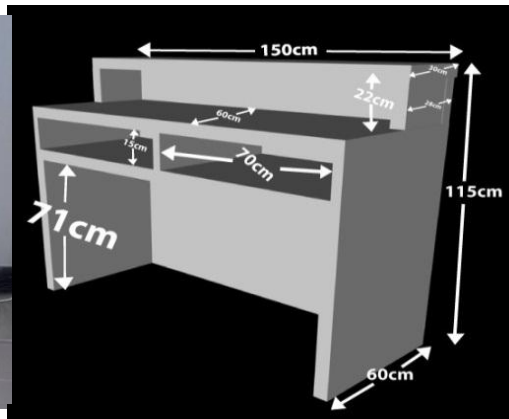

PRINTING AREA: Rectangle bar counter: 96H * 196L cm
Corner bar counter: 96H * 53L cm

MATERIAL: LED lited glass panel with stainless steel and wooden finishing

REMARKS: * come with GS table with black cover 6ft by 2ft

DIMENSION: 117H * (3sides L) 67cm each
MATERIAL: Stainless steel top with wooden base
INVENTORY: 2 pcs

**BCT02**

Lighted Bar Counter

ITEM CODE: BCT02
Lighted Bar Counter
DIMENSION: 1150H * 600D * 1500L mm
PRINTING AREA: 1100H * 1450L mm
MATERIAL: Acrylic front panel with laminated wooden structure
REMARKS: Indoor/ Outdoor
INVENTORY: 1 brown / 4 black / 2 yellow
OPTION: To dress up counter into another color \$300