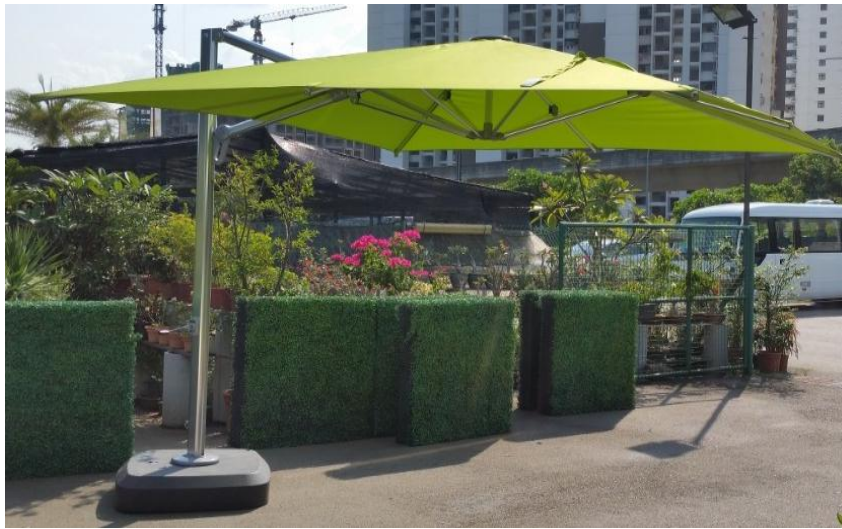

Sicilia Umbrella
*Inside Support Rib

1. **ITEM CODE:** Sicilia Umbrella
   *Inside Support Rib □
2. **DIMENSION:** 300W * 300L * 300 Ht cm
3. **MATERIAL:** Alu-anodized frame w/ rotating device & plastic base
   to be filled-in with water
4. **SALE PRICE:** BRAND NEW @ $2,400
5. **INVENTORY:** 10pcs lime green
6. **REMARKS:** plastic base to be filled-in with WATER for rental
   plastic base to be filled-in with SAND for sale