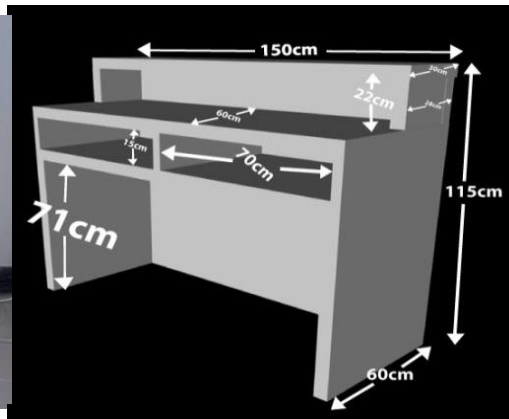

PRINTING AREA: Rectangle bar counter: 96H * 196L cm
Corner bar counter: 96H * 53L cm

MATERIAL: LED lited glass panel with stainless steel and wooden finishing

REMARKS: * come with GS table with black cover 6ft by 2ft

NON Lighted Corner triangle bar counter with shelving

DIMENSION: 117H * (3sides L) 67cm each

MATERIAL: Stainless steel top with wooden base

INVENTORY: 2 pcs

**BCT02**

Lighted Bar Counter

ITEM CODE: BCT02

Lighted Bar Counter

DIMENSION: 1150H * 600D * 1500L mm

PRINTING AREA: 1100H * 1450L mm

MATERIAL: Acrylic front panel with laminated wooden structure

REMARKS: Indoor/ Outdoor

INVENTORY: 7 bar counter

OPTION: To dress up counter into another color \$300