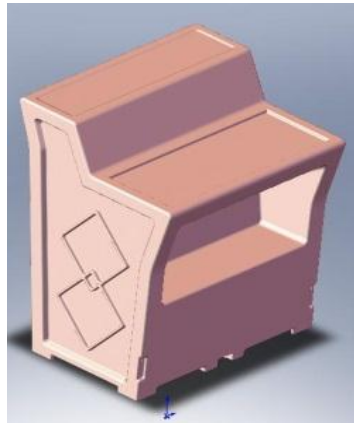

DIMENSION: 83L * 83 W * 112H cm

MATERIAL: Waterproof Plastic Material. LED Light. 16 colors flashing, stationary & fading mode Wireless, precharge 6 hrs, usage 16 hours

REMARKS: Indoor / Outdoor

INVENTORY: 1pc

**LBC-03****LED Modular Bar Counter with ice box****ITEM CODE:** LBC-03

LED Modular Bar Counter

Modular bar counter with storage underneath.

SALE PRICE: DISPLAY SET ONLY @\$2700 EACH**DIMENSION:** 91L * 80 W * 112H cm**MATERIAL:** Waterproof plastic material. LED Light. 16 colors flashing stationary & Fading mode. Precharge 6 hrs. Usage 16 hours with remote**REMARKS:** Indoor/ Outdoor**INVENTORY:** 3pcs**LBC-04****LED Plain Modular Bar Counter****ITEM CODE:** LBC-04