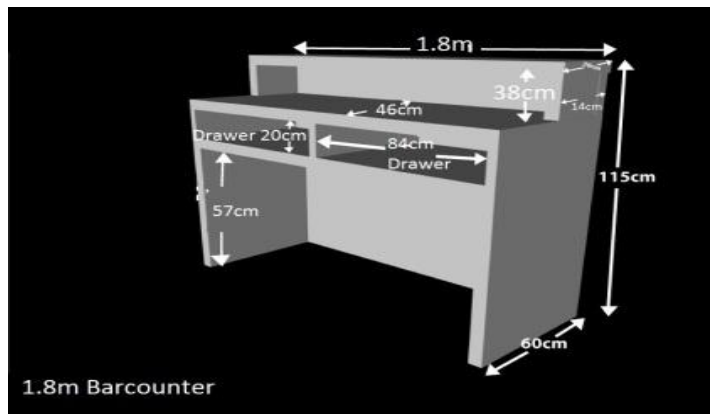

PRINTING AREA: Rectangle bar counter: 96H * 196L cm
Corner bar counter: 96H * 53L cm

MATERIAL: LED lited glass panel with stainless steel and wooden finishing

REMARKS: * come with GS table with black cover 6ft by 2ft

DIMENSION: 1150H * 600D * 1500L mm

PRINTING AREA: 1100H * 1450L mm

MATERIAL: Acrylic front panel with laminated wooden structure

REMARKS: Indoor/ Outdoor

INVENTORY: 7 bar counter

OPTION: To dress up counter into another color \$300

ITEM CODE: BCT03

Light box with graphic

DIMENSION: 2140H * 400W * 1070L mm

PRINTING AREA: 2140H * 1070W mm

MATERIAL: Acrylic

REMARKS: Indoor/ Outdoor

INVENTORY: 2 pcs

OPTION: To print graphics for another side @ \$200

Side sticker at \$20 each. Top & bottom sticker at \$40 each.

BCT03
Lighted Box

BCT04
1.8m Lighted Bar

ITEM CODE: BCT04

1.8m Bar Counter

DIMENSION: 1150H * 460W * 1800L mm

PRINTING AREA: print area 1100H * 1750L mm