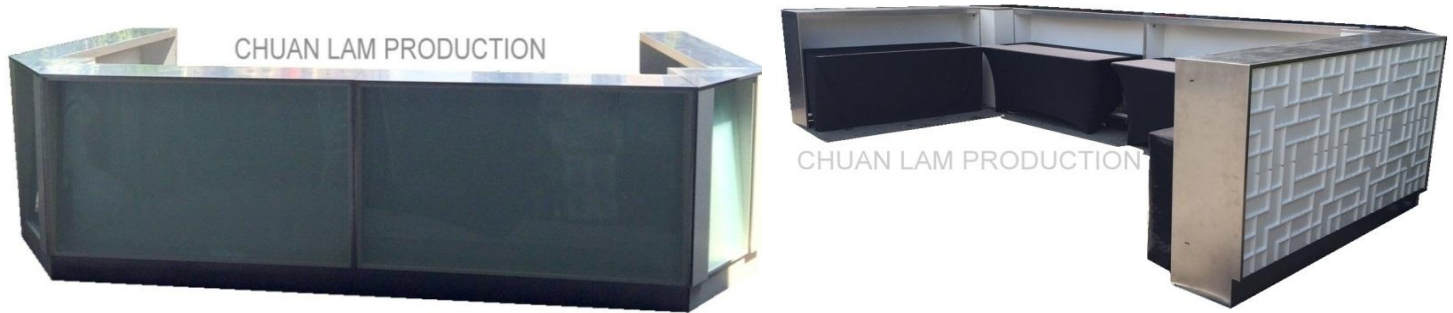

BAR COUNTERS

Delivery Time/ Rates Per Setup or Teardown

During office hours, Mon to Sat, 9am to 7pm

Setup =10ft truck S\$ 60 - S\$80, 14ft truck S\$ 80 - S\$120, 24ft truck S\$120-\$180, 29ft truck S\$180 - S\$250

**BCT05****Lighted Manhattan Bar Counter**

ITEM CODE: BCT05 Lighted Bar Counter
One color LED Day Light

DIMENSION: Rectangle Bar Counter: 117H * 40D * 204L cm
Corner Triangle Counter: 117H * (3sides L) 67cm each

PRINTING AREA: Rectangle bar counter: 96H * 196L cm
Corner bar counter: 96H * 53L cm

MATERIAL: LED lited glass panel with stainless steel and wooden finishing

REMARKS: * come with GS table with black cover 6ft by 2ft

**BCT05-1****Lighted Rectangle Bar Counter**

ITEM CODE: BCT05-1
Lighted Rectangle Bar Counter
One color LED Day Light

DIMENSION: 117H * 40D * 204L cm

PRINTING AREA: 96H * 196L cm

MATERIAL: LED lited glass panel with stainless steel and wooden finishing